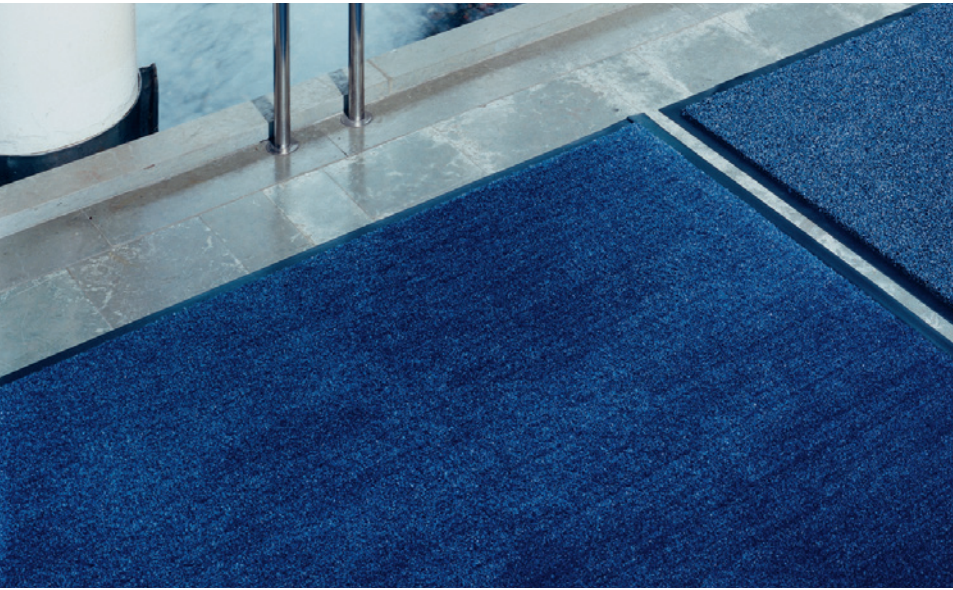

# Solett

Zon 1 Zon 2 Zon 3

The Solett is an effective absorbent mat with excellent absorbency, which will keep your building clean and dry. The pile draws in moisture, and fine dirt accumulates in the bottom of the mat. The vinyl backing has been specially developed for our cold Nordic climate. It is soft, flexible, very durable and copes with substantial temperature fluctuations. The Solett is available ready to lay or on a roll in two widths. The mat can be cut without unravelling.

## TECHNICAL FACTS

<b>Material:</b>	Olefin top, vinyl backing.
<b>Thickness/weight:</b>	8 mm / Total weight: 2.23 kg/m <sup>2</sup>
<b>Properties:</b>	Excellent absorbency, can hold up to 7.1 litres of water/m <sup>2</sup> .
<b>Fire resistance class:</b>	D.O.C. FF-1-70 (Pill test)
<b>Guarantee:</b>	2 years
<b>Recyclable:</b>	No
<b>Care:</b>	Vacuuming/wet-cleaning.
<b>Environment:</b>	For indoor use. Medium traffic.

## COLOURS

Black

Blue

Grey

## Size, width x length / Product no.

	Black	Blue	Grey
<b>60 x 90 cm</b>	360016	360017	360019
<b>90 x 150 cm</b>	360036	360037	360039
<b>0,9 x 20 m</b>		360907*	360909
<b>0,9 x lpm</b>		360907-1	360909-1
<b>1,2 x 20 m</b>			361209
<b>1,2 x lpm</b>			361209-1