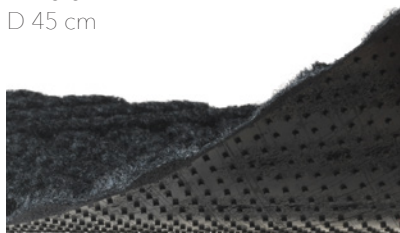

H 9,3 mm  
W 45 cm  
D 45 cm

Cleated backing.

### COMBI TILE ECO absorbent mat

COMBI TILE ECO is a PVC-free strong, durable and buildable combination mat with a recycled PET surface layer. The deep pressed pattern efficiently collects dirt and moisture. You can easily build your own mat in the size you want, it is easy to cut the tiles to the exact dimensions. COMBI TILE ECO is intended for placement in a floor drain or in combination with a profile ramp directly on the floor. The tiles do not need to be glued, making it easy to lift individual tiles for cleaning or replacement.

- Environment:** For indoor use. High traffic.
- Property:** Good absorption and scraping ability. Non-slip.
- Material:** Top PET, made from at least 90% recycled content. Cleated backing in SBR rubber, of which 20% recycled rubber.
- Thickness:** 9,3 mm
- Care:** Daily cleaning by vacuuming. Regular washing with a textile care machine.
- Other:** Placed in a floor drain or combined with a 10 mm profile ramp when placed directly on the floor.
- Guarantee:** 2 year

Black

Grey

Sand